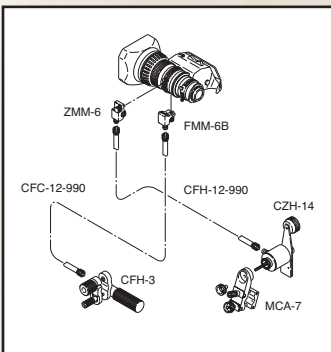

MM-01 Manual Focus/Manual Zoom Not available on S16x7.3