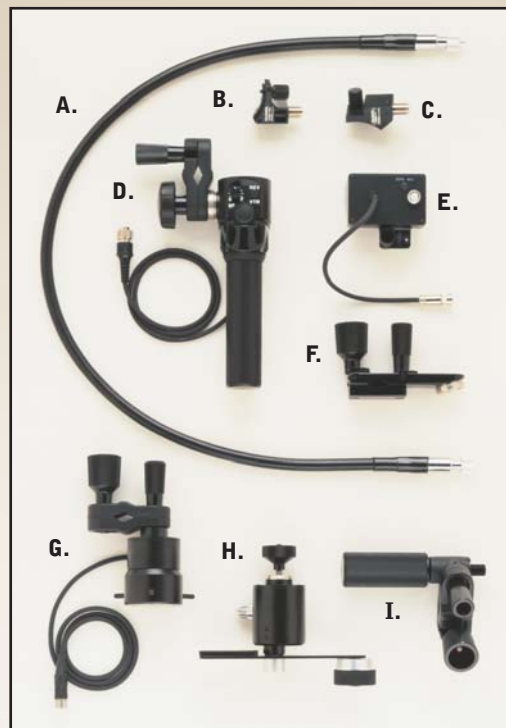

SS-01 Servo Focus/Servo Zoom Not available on S16x7.3

- A. CFC-990 Flex Cable
- B. FMM-6B/FMM-8* Focus Manual Module
- C. ZMM-6 Zoom Manual Module
- D. SRD-92B Zoom Demand
- E. FSM-30B Focus Servo Module
- F. MCA-7 Mounting Clamp
- G. FSD-11 Focus Demand
- H. CZH-14 Zoom Handle
- I. CFH-3 Focus Handle

*Specify camera type.

*FMM-8 for use with S16x7.3

For Sales Contact Information go to
www.Fujinon.com