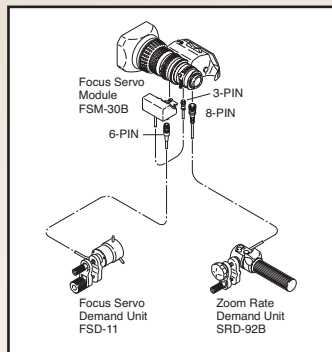

SS-01 Servo Focus/Servo Zoom Not available on S16x7.3

- A. CFC-990 Flex Cable
- B. FMM-6B/FMM-8* Focus Manual Module
- C. ZMM-6 Zoom Manual Module
- D. SRD-92B Zoom Demand
- E. FSM-30B Focus Servo Module
- F. MCA-7 Mounting Clamp
- G. FSD-11 Focus Demand
- H. CZH-14 Zoom Handle
- I. CFH-3 Focus Handle

*Specify camera type.

*FMM-8 for use with S16x7.3

For Sales Contact Information go to
www.Fujinon.com