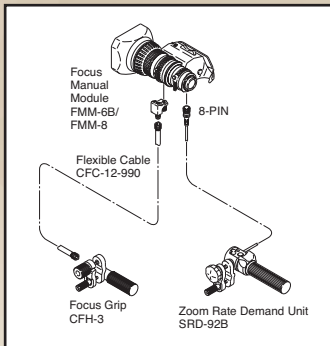

ACCESSORIES: HD & SD ENG/EPF PROFESSIONAL REAR CONTROL KITS

MS-01 Manual Focus/Servo Zoom