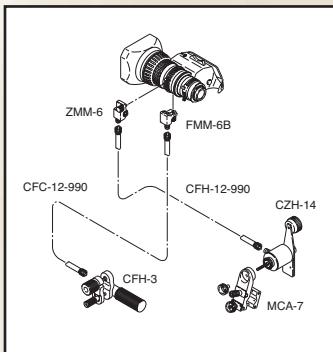

LENS	XT17sx4.5 BRM
Zoom Ratio / Format	17X / 1/3"
Focal Length	4.5 ~ 77 mm
Maximum Relative Aperture	1:1.6 (4.5-77 mm)
M.O.D. from Front of Lens	0.95 m
Object Dimensions at M.O.D.	4.5mm 500 x 281 mm 77mm 30 x 17 mm
Angular Field of View (Hor. x Vert. in °)	4.5 mm 60° 19' x 36° 11' 77 mm 3° 53' x 2° 11'
Filter Size	ø82mm P=0.75
Inner Focus	Yes
Macro	Yes
Size (HxWxL)	ø85 x 175.6 mm
Weight	1.28 kg
Features	QuickZoom, Innerfocus, Digital Servo

ACCESSORIES: HD & SD ENG/EFP PROFESSIONAL REAR CONTROL KITS

MS-01 Manual Focus/Servo Zoom

MM-01 Manual Focus/Manual Zoom Not available on S16x7.3

SS-01 Servo Focus/Servo Zoom Not available on S16x7.3

- A. CFC-990 Flex Cable
- B. FMM-6B/FMM-8* Focus Manual Module
- C. ZMM-6 Zoom Manual Module
- D. SRD-92B Zoom Demand
- E. FSM-30B Focus Servo Module
- F. MCA-7 Mounting Clamp
- G. FSD-11 Focus Demand
- H. CZH-14 Zoom Handle
- I. CFH-3 Focus Handle