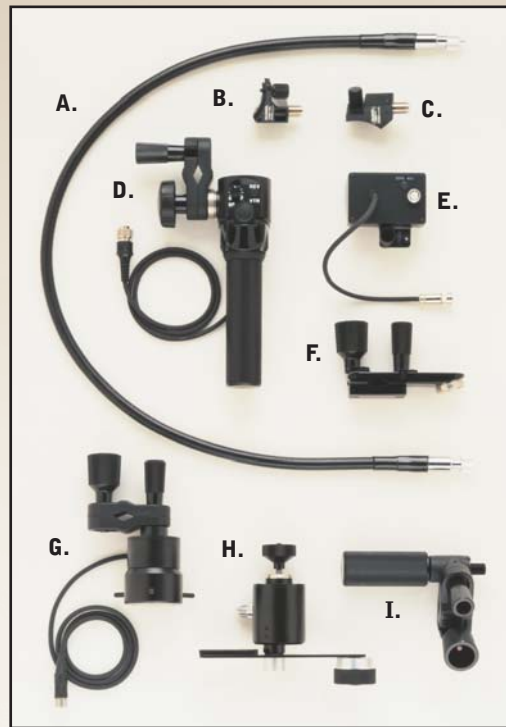

LENS	XT17sx4.5 BRM
Zoom Ratio / Format	17X / 1/3"
Focal Length	4.5 ~ 77 mm
Maximum Relative Aperture	1:1.6 (4.5-77 mm)
M.O.D. from Front of Lens	0.95 m
Object Dimensions at M.O.D.	4.5mm 500 x 281 mm 77mm 30 x 17 mm
Angular Field of View (Hor. x Vert. in °)	4.5 mm 60° 19' x 36° 11' 77 mm 3° 53' x 2° 11'
Filter Size	ø82mm P=0.75
Inner Focus	Yes
Macro	Yes
Size (HxWxL)	ø85 x 175.6 mm
Weight	1.28 kg
Features	QuickZoom, Innerfocus, Digital Servo

ACCESSORIES: HD & SD ENG/EFP PROFESSIONAL REAR CONTROL KITS

MS-01 Manual Focus/Servo Zoom

MM-01 Manual Focus/Manual Zoom Not available on S16x7.3

SS-01 Servo Focus/Servo Zoom Not available on S16x7.3

- A. CFC-990 Flex Cable
- B. FMM-6B/FMM-8* Focus Manual Module
- C. ZMM-6 Zoom Manual Module
- D. SRD-92B Zoom Demand
- E. FSM-30B Focus Servo Module
- F. MCA-7 Mounting Clamp
- G. FSD-11 Focus Demand
- H. CZH-14 Zoom Handle
- I. CFH-3 Focus Handle