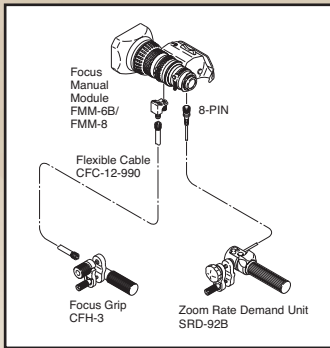

FUJIFILM
expect INNOVATION™

EXCEED Series

1/3 Inch Digital Servo Standard

QuickZoom
Innerfocus

XT17sx4.5BRM

Technology That Inspires...

FUJINON

XT17sx 4.5BRM

LENS	XT17sx4.5 BRM
Zoom Ratio / Format	17X / 1/3"
Focal Length	4.5 ~ 77 mm
Maximum Relative Aperture	1:1.6 (4.5-77 mm)
M.O.D. from Front of Lens	0.95 m
Object Dimensions at M.O.D.	4.5mm 500 x 281 mm 77mm 30 x 17 mm
Angular Field of View (Hor. x Vert. in °)	4.5 mm 60° 19' x 36° 11' 77 mm 3° 53' x 2° 11'
Filter Size	ø82mm P=0.75
Inner Focus	Yes
Macro	Yes
Size (HxWxL)	ø85 x 175.6 mm
Weight	1.28 kg
Features	QuickZoom, Innerfocus, Digital Servo

ACCESSORIES: HD & SD ENG/EFP PROFESSIONAL REAR CONTROL KITS

MS-01 Manual Focus/Servo Zoom

MM-01 Manual Focus/Manual Zoom Not available on S16x7.3

SS-01 Servo Focus/Servo Zoom Not available on S16x7.3

- A. CFC-990 Flex Cable
- B. FMM-6B/FMM-8* Focus Manual Module
- C. ZMM-6 Zoom Manual Module
- D. SRD-92B Zoom Demand
- E. FSM-30B Focus Servo Module
- F. MCA-7 Mounting Clamp
- G. FSD-11 Focus Demand
- H. CZH-14 Zoom Handle
- I. CFH-3 Focus Handle