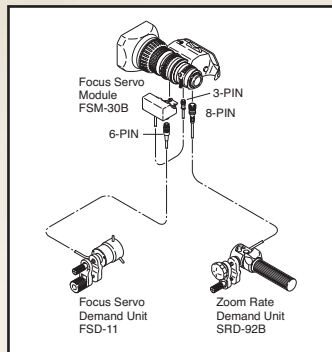

LENS	XT17sx4.5 BRM
Zoom Ratio / Format	17X / 1/3"
Focal Length	4.5 ~ 77 mm
Maximum Relative Aperture	1:1.6 (4.5-77 mm)
M.O.D. from Front of Lens	0.95 m
Object Dimensions at M.O.D.	4.5mm 500 x 281 mm 77mm 30 x 17 mm
Angular Field of View (Hor. x Vert. in °)	4.5 mm 60° 19' x 36° 11' 77 mm 3° 53' x 2° 11'
Filter Size	ø82mm P=0.75
Inner Focus	Yes
Macro	Yes
Size (HxWxL)	ø85 x 175.6 mm
Weight	1.28 kg
Features	QuickZoom, Innerfocus, Digital Servo

ACCESSORIES: HD & SD ENG/EFP PROFESSIONAL REAR CONTROL KITS

MS-01 Manual Focus/Servo Zoom

MM-01 Manual Focus/Manual Zoom Not available on S16x7.3

SS-01 Servo Focus/Servo Zoom Not available on S16x7.3

- A. CFC-990 Flex Cable
- B. FMM-6B/FMM-8* Focus Manual Module
- C. ZMM-6 Zoom Manual Module
- D. SRD-92B Zoom Demand
- E. FSM-30B Focus Servo Module
- F. MCA-7 Mounting Clamp
- G. FSD-11 Focus Demand
- H. CZH-14 Zoom Handle
- I. CFH-3 Focus Handle